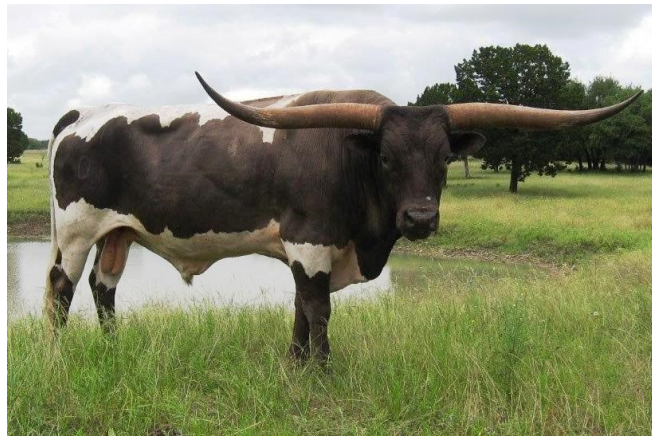

# LVR LUCKY MALACHI

Date of Birth: 01/02/2011  
Registration 1: BT184370  
Registration 2: 261730  
Breeder: LLL Longhorns

TTT: 68.2500 on 03/06/2016

LVR LUCKY MALACHI

LLL LUCKY

Maximus ST

J.R. GRAND SLAM

Maxi Confetti