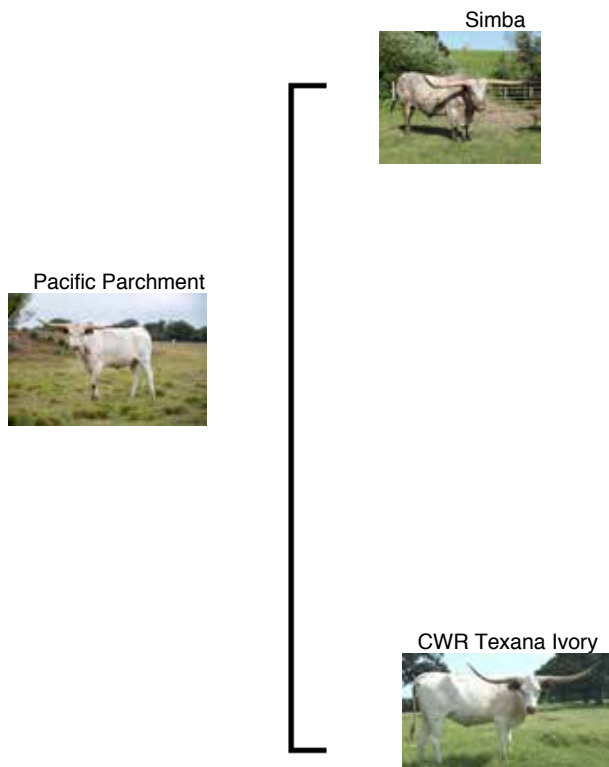

<http://www.hiredhandssoftware.com>

Pacific Parchment

Date of Birth: 12/05/2019
Registration 1: CI323649

OCV'd. Parchment is another exceptional Simba daughter for your consideration. With the 104" RM Miss Kitty as her grand mother and JP Rio Grande, Tejas Star, and Delta Van Horne all on the bottom of her pedigree, it's evident that she has a lot going for her in the horn department. What isn't apparent in pictures is her size. She is a big, tall youngster whose 51.5" horn measurement a month before her second birthday looks less than it is on her big frame. She is going to develop into a big horned, beautiful red roan female. She won't be 2 until December 5th so we haven't exposed her, and she will be ready to breed to the bull of your choice. This is the type of heifer you'll be glad you own.

TTT: 51.5000 on 11/03/2021

Courtesy of Fairlea Longhorns

<http://www.hiredhandsoftware.com>

Pacific Kitty

Date of Birth: 05/01/2020
Registration 1: Pending

Pacific Kitty was named after her grandmother, RM Miss Kitty, who had over 104" TTT when she died last year. Pacific Kitty looks like she is going to try to compete with her famous namesake, and whether she actually wins or doesn't win that contest, she is going to be a great looking animal nonetheless. She is one that I just like, and I know that whoever buys her will never regret it. She won't be two for another six months, so we haven't exposed her.