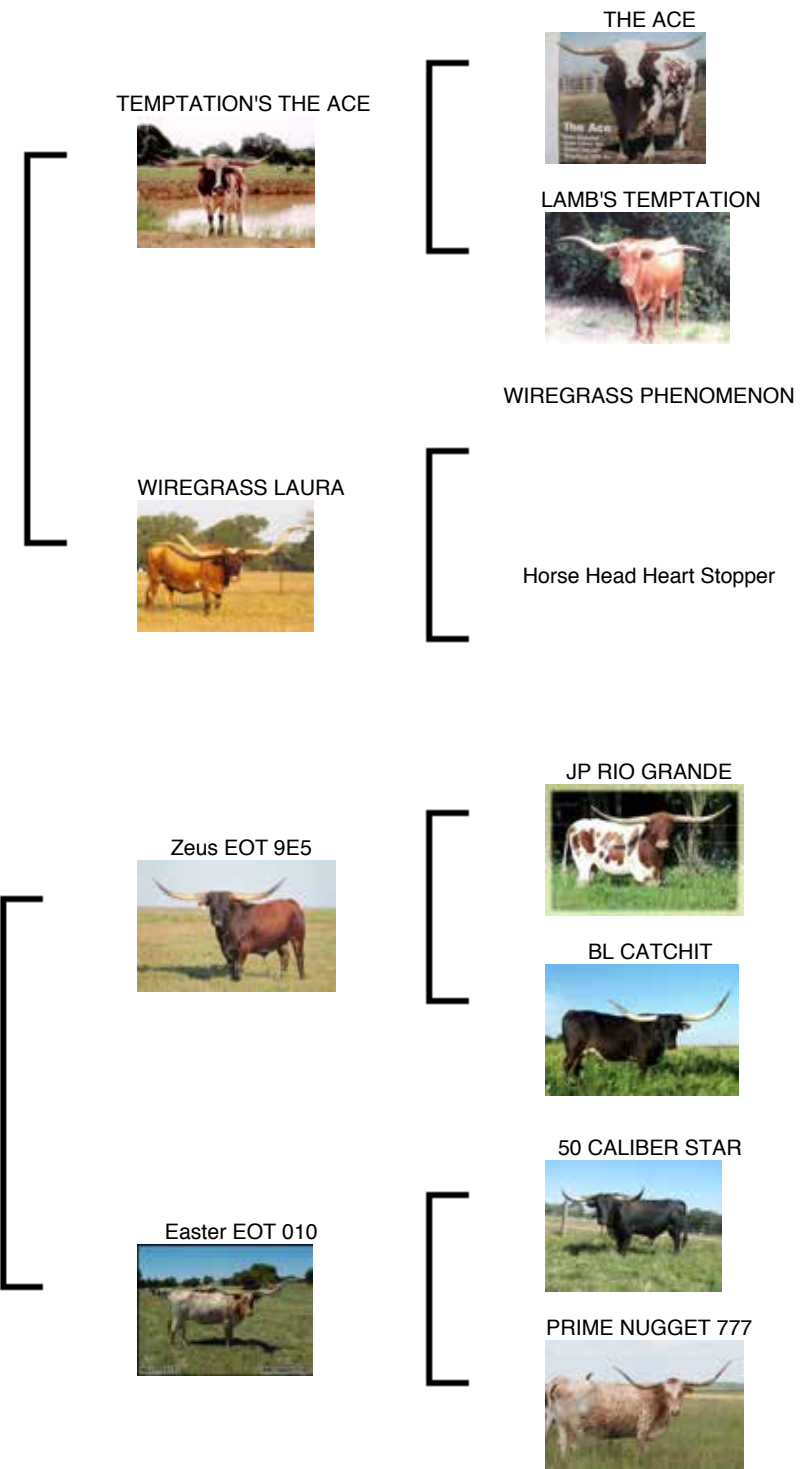

TTT: 62.3750 on 11/03/2021

Courtesy of Fairlea Longhorns

<http://www.hiredhandsoftware.com>

Pacific Anabelle

Date of Birth: 11/29/2019
Registration 1: Pending

OCV'd. Annabelle is a full sister to Pacific Dawn, the previous lot. As you know, I wanted to show the consistent production of this family line. Again you have Helm's Ace who is a son of the great Wiregrass Laura. On the bottom she goes back to Zeus who is a full sibling to the over 100" BL Rio Catchit. Her horns are starting to roll out and if there is one thing this family does is to consistently produce horn and frame. She is sure to be an excellent addition to your herd as she matures. She is confirmed by our vet to be short bred to Ferdinand.

TTT: 51.5000 on 11/03/2021

Pacific Anabelle

Courtesy of Fairlea Longhorns

<http://www.hiredhandsoftware.com>

Pacific Stars and Stripes

Date of Birth: 05/31/2017
Registration 1: C1314234

OCV'd. Here is your chance to buy one of the prettiest cows in my pasture. Stars and Stripes showcases the type of offspring Helm's Ace produces, but in this case I give the bottom side of her pedigree the lion's share of the credit. That bottom half brings in the 88" Top Caliber and the upper 90" Shadow Jubilee. Those two animals were, for a time, the longest horned bull and cow respectively in the breed. The mating of Top Caliber and Shadow Jubilee produced Pacific Jubilee, who measures 86" TTT on a huge rack of total horn. . Stas and Stripes herself measures 80" TTT and is just 4 1/2 years old. She should be well over 90" at maturity, but in her case, it isn't just the horn; she brings the whole package - color, frame, conformation, a gentle disposition, and did I mention horn? The topping on the cake is that she is over 7 months bred to Cowboy Ruff. Somebody is going to get a very nice Christmas present this year.