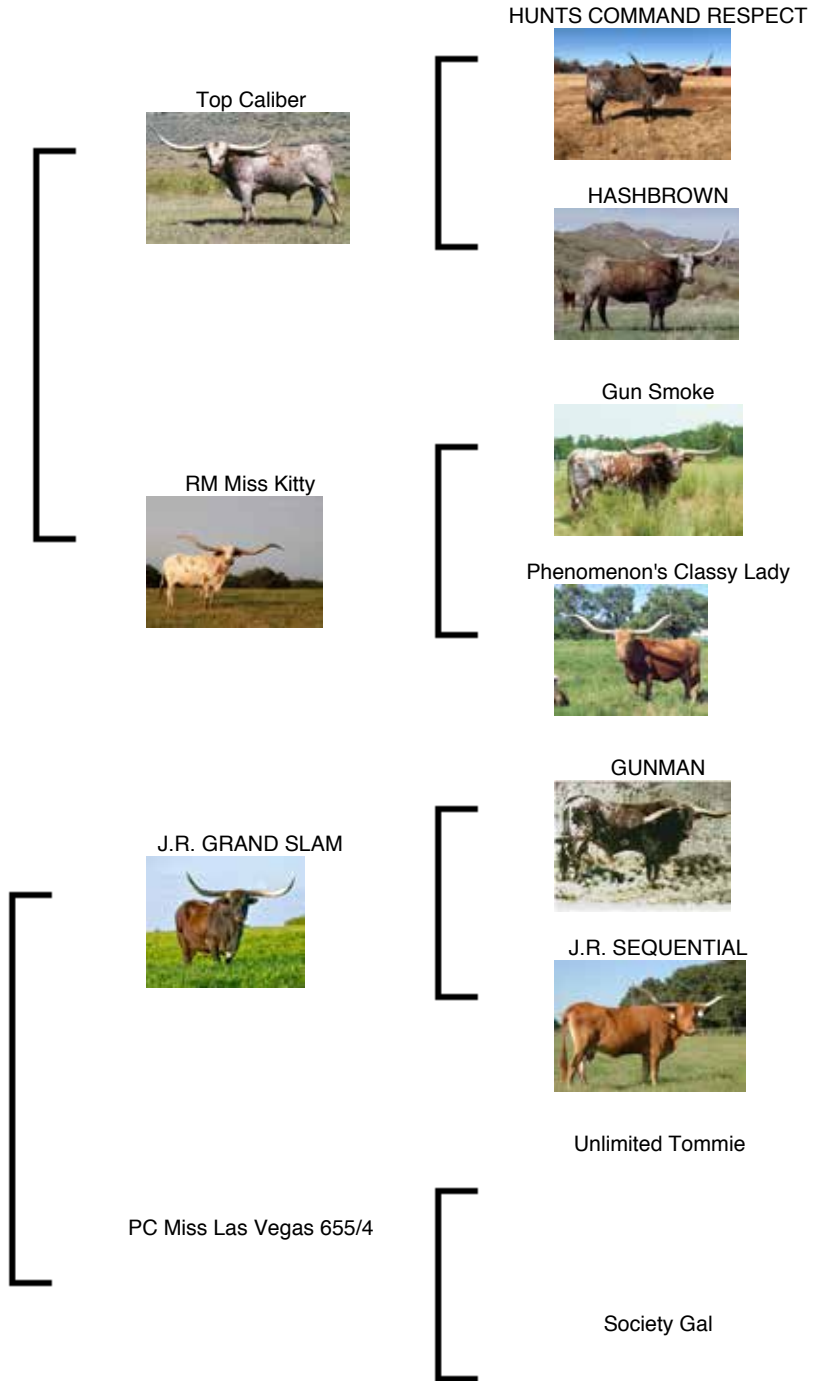

<http://www.hiredhandsoftware.com>