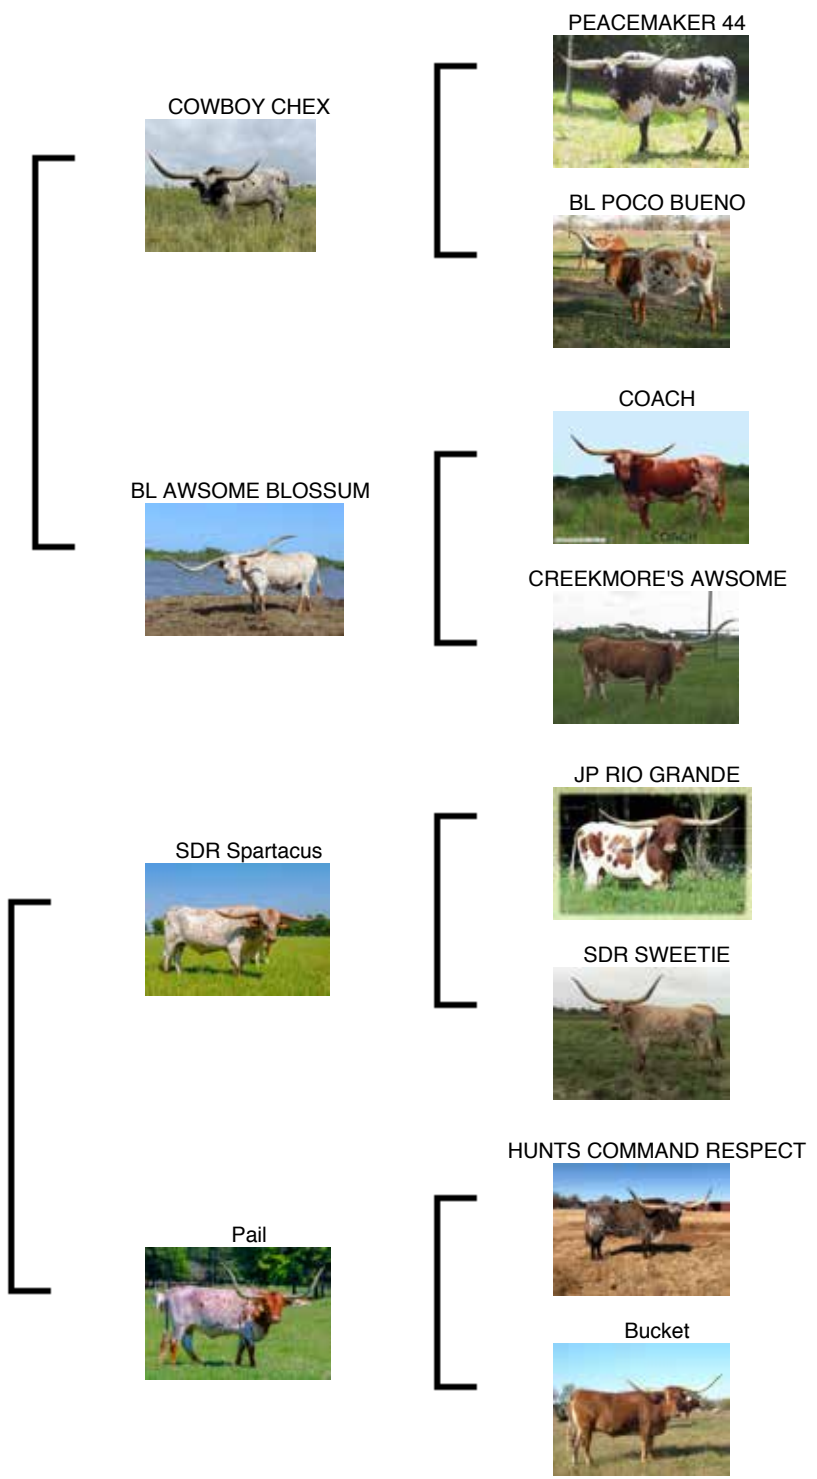

<http://www.hiredhandssoftware.com>