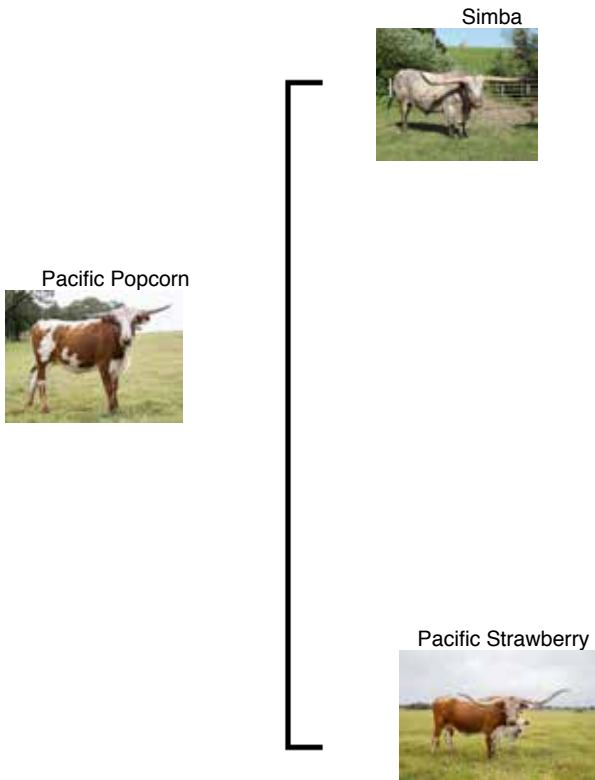

GJ Strawberry Wine

<http://www.hiredhandssoftware.com>

Pacific Popcorn

Date of Birth: 05/14/2020
Registration 1: Pending

OCV'd. If you liked Pacific Strawberry, here's your chance to buy one of her daughters by Simba. Simba took Strawberry's horn, color and gentleness and added a dose of RM Miss Kitty (104") and Top Caliber (89") to the mix. Those two powerhouse horn producers together measured 193" tip to tip. Can you imagine the potential horn explosion the buyer of this heifer is going to see and enjoy when Popcorn takes off. Almost as an afterthought, look closely at her structure, color, and horn shape, and you will see why this youngster is hard to let go of. I do not breed my heifers until 2 years old, so she is ready to breed to the bull of your choice! I have no doubt she will grow into a head turner in your front pasture.

Courtesy of Fairlea Longhorns

<http://www.hiredhandssoftware.com>

Pacific Sunshine

Date of Birth: 12/27/2018
Registration 1: C1320540

OCV'd. Sunshine might be my best Santee Daughter out of the 2018 calf crop. She is a half sister to the \$60,000 Pacific Diamond Lil as well as numerous other futurity winners and sale toppers. She boasts a deep red color with horns going out straight and flat with a hint of the roll that got her dam to 84". On the bottom you have the magic cross of Rio on top of HCR genetics. To me, this heifer is a "looker" and is what I strive for. She is the product of selective breeding and little bit of luck. She is confirmed bred to BH Ferdinand, and her calf should be a winner.