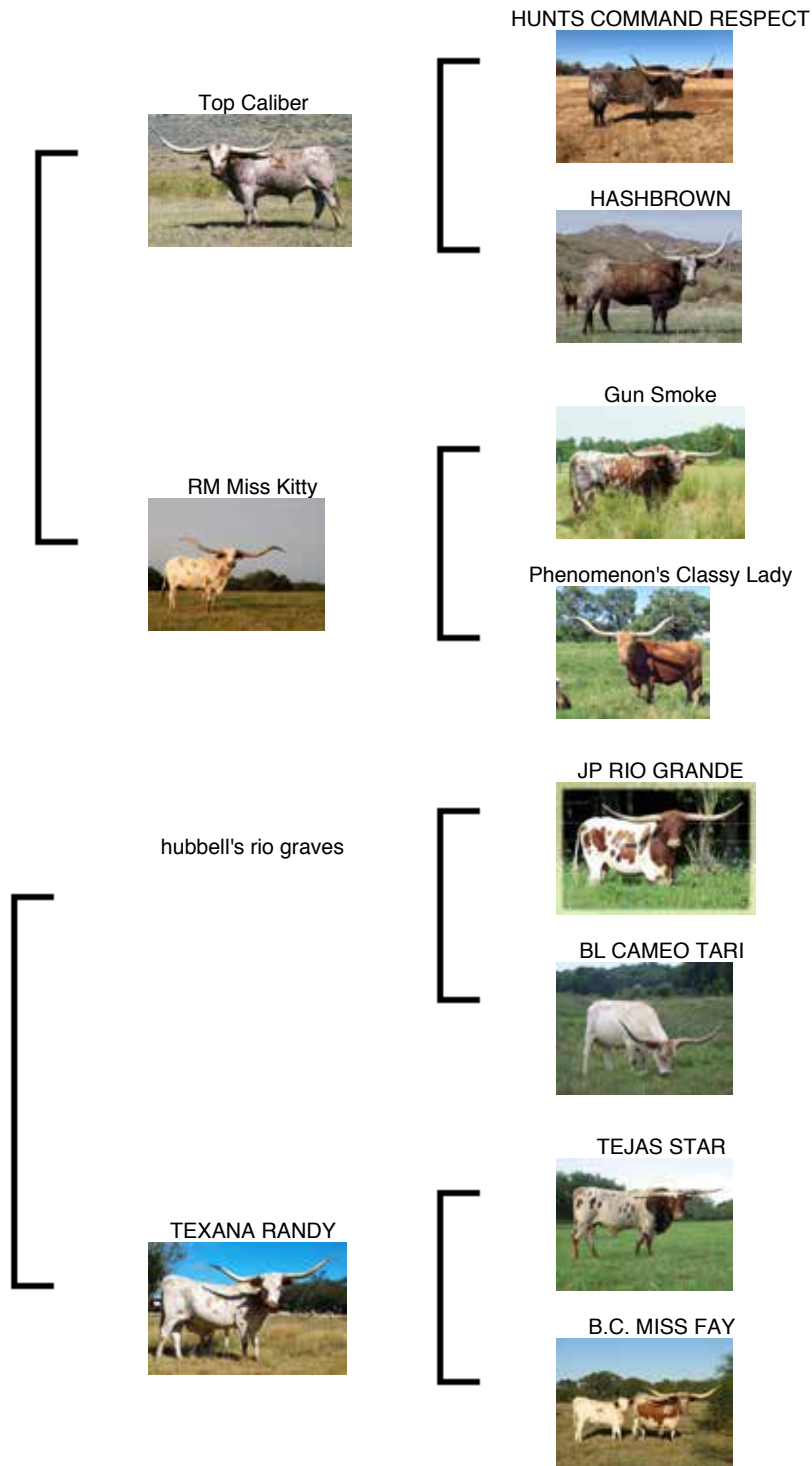

<http://www.hiredhandssoftware.com>

Pacific Parchment

Date of Birth: 12/05/2019
Registration 1: CI323649

OCV'd. Parchment is another exceptional Simba daughter for your consideration. With the 104" RM Miss Kitty as her grand mother and JP Rio Grande, Tejas Star, and Delta Van Horne all on the bottom of her pedigree, it's evident that she has a lot going for her in the horn department. What isn't apparent in pictures is her size. She is a big, tall youngster whose 51.5" horn measurement a month before her second birthday looks less than it is on her big frame. She is going to develop into a big horned, beautiful red roan female. She won't be 2 until December 5th so we haven't exposed her, and she will be ready to breed to the bull of your choice. This is the type of heifer you'll be glad you own.

TTT: 51.5000 on 11/03/2021

Courtesy of Fairlea Longhorns

<http://www.hiredhandsoftware.com>

Pacific Kitty

Date of Birth: 05/01/2020
Registration 1: Pending

Pacific Kitty was named after her grandmother, RM Miss Kitty, who had over 104" TTT when she died last year. Pacific Kitty looks like she is going to try to compete with her famous namesake, and whether she actually wins or doesn't win that contest, she is going to be a great looking animal nonetheless. She is one that I just like, and I know that whoever buys her will never regret it. She won't be two for another six months, so we haven't exposed her.