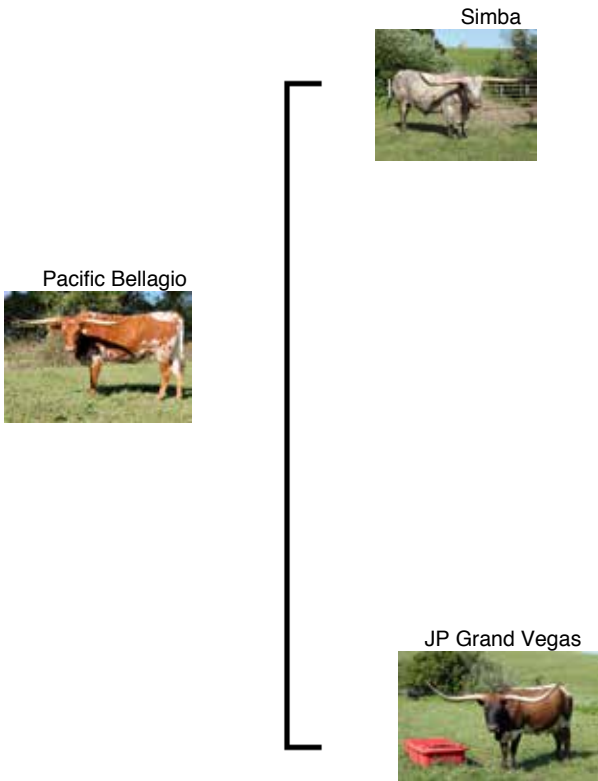

Pacific Bellagio

Date of Birth: 03/20/2019
Registration 1: Pending

Pacific Bellagio is another own daughter of Simba, making her a grand daughter to the 104" RM Miss Kitty on the top and on the bottom going back to J.R Grand Slam and Gunman. This is a proven cross that she wears well. Her beautiful color and low flat horns are sure to impress you when you get her home. Like Miss Kitty before her, sometimes it takes time for the horn to shine. For example, I bought Miss Kitty in 2009 when she was five years old and had 76" TTT. Five years later, in 2014, I sold her as the first 90" cow to sell at public auction. During the ensuing 7 years before she died, she added 14" more for a total growth spurt of 24" between the age of 5 and 17. Bellagio's blood lines suggest she too has a lot of growth ahead of her, and whatever the numbers may become, the shape of her horns will always be gorgeous. Bellagio is confirmed 6 months bred to Cowboy Ruff.

TTT: 57.2500 on 11/03/2021

Courtesy of Fairlea Longhorns