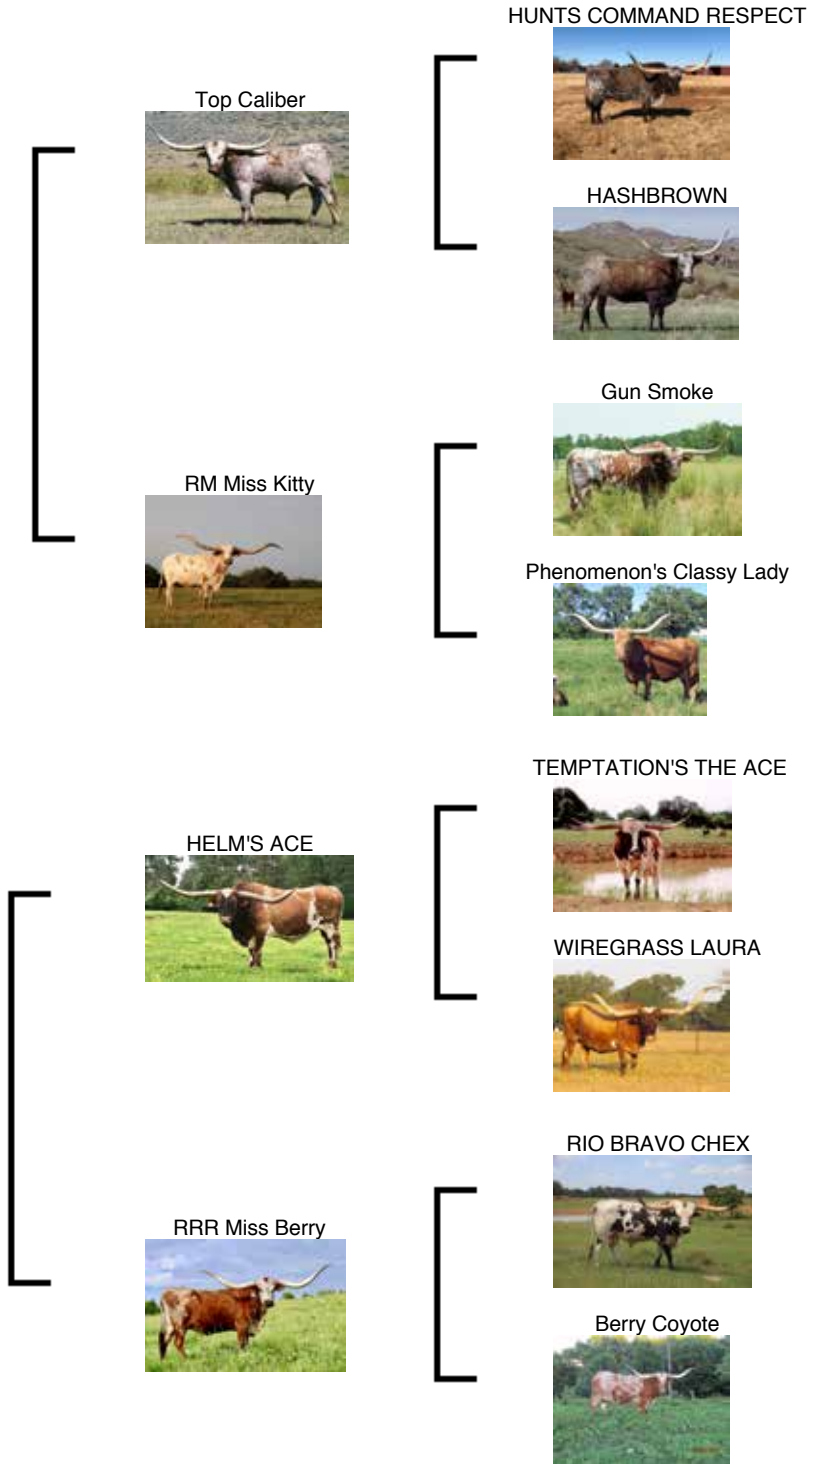

Berry Coyote

THE ACE

LAMB'S TEMPTATION

WIREGRASS PHENOMENON

Horse Head Heart Stopper

JP RIO GRANDE

BL SUNSHINE TARI

Hawkeye Coyote

GJ Strawberry Wine

<http://www.hiredhandssoftware.com>

Pacific Popcorn

Date of Birth: 05/14/2020
Registration 1: Pending

OCV'd. If you liked Pacific Strawberry, here's your chance to buy one of her daughters by Simba. Simba took Strawberry's horn, color and gentleness and added a dose of RM Miss Kitty (104") and Top Caliber (89") to the mix. Those two powerhouse horn producers together measured 193" tip to tip. Can you imagine the potential horn explosion the buyer of this heifer is going to see and enjoy when Popcorn takes off. Almost as an afterthought, look closely at her structure, color, and horn shape, and you will see why this youngster is hard to let go of. I do not breed my heifers until 2 years old, so she is ready to breed to the bull of your choice! I have no doubt she will grow into a head turner in your front pasture.

Courtesy of Fairlea Longhorns

<http://www.hiredhandssoftware.com>

Pacific Sunshine

Date of Birth: 12/27/2018
Registration 1: C1320540

OCV'd. Sunshine might be my best Santee Daughter out of the 2018 calf crop. She is a half sister to the \$60,000 Pacific Diamond Lil as well as numerous other futurity winners and sale toppers. She boasts a deep red color with horns going out straight and flat with a hint of the roll that got her dam to 84". On the bottom you have the magic cross of Rio on top of HCR genetics. To me, this heifer is a "looker" and is what I strive for. She is the product of selective breeding and little bit of luck. She is confirmed bred to BH Ferdinand, and her calf should be a winner.