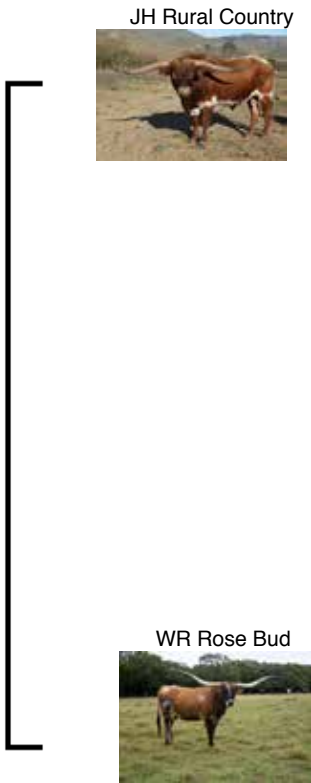

Pacific Country Gal

Date of Birth: 03/27/2020
Registration 1: CI323640

OCV'd. We dug deep for this sale in order to bring you lots of different looks. This little youngster provides all the proof you need about how tough it was to let go of Rose Bud (the previous lot). Pacific Country Gal is Rose Bud's 2020 daughter by JH Rural Country, a very well bred bull we own in California in a partnership with Dave and Kristine Beck. Knowing we already had, in Rose Bud, genetics for color, production, and extreme twist, we wanted to add some Rio Grande to put an exclamation point in the calf. It didn't hurt that Rural Country also carries blood from Lady Monika BL. Essentially, this little gal's pedigree reads like a textbook for a successful Texas Longhorn breeding program, and I have no doubt she will surpass her mother's 82" horn spread and, in all other respects as well, make an outstanding cow!. Because of her age, Country Gal has not been exposed.

TTT: 41.2500 on 11/03/2021

Courtesy of Fairlea Longhorns