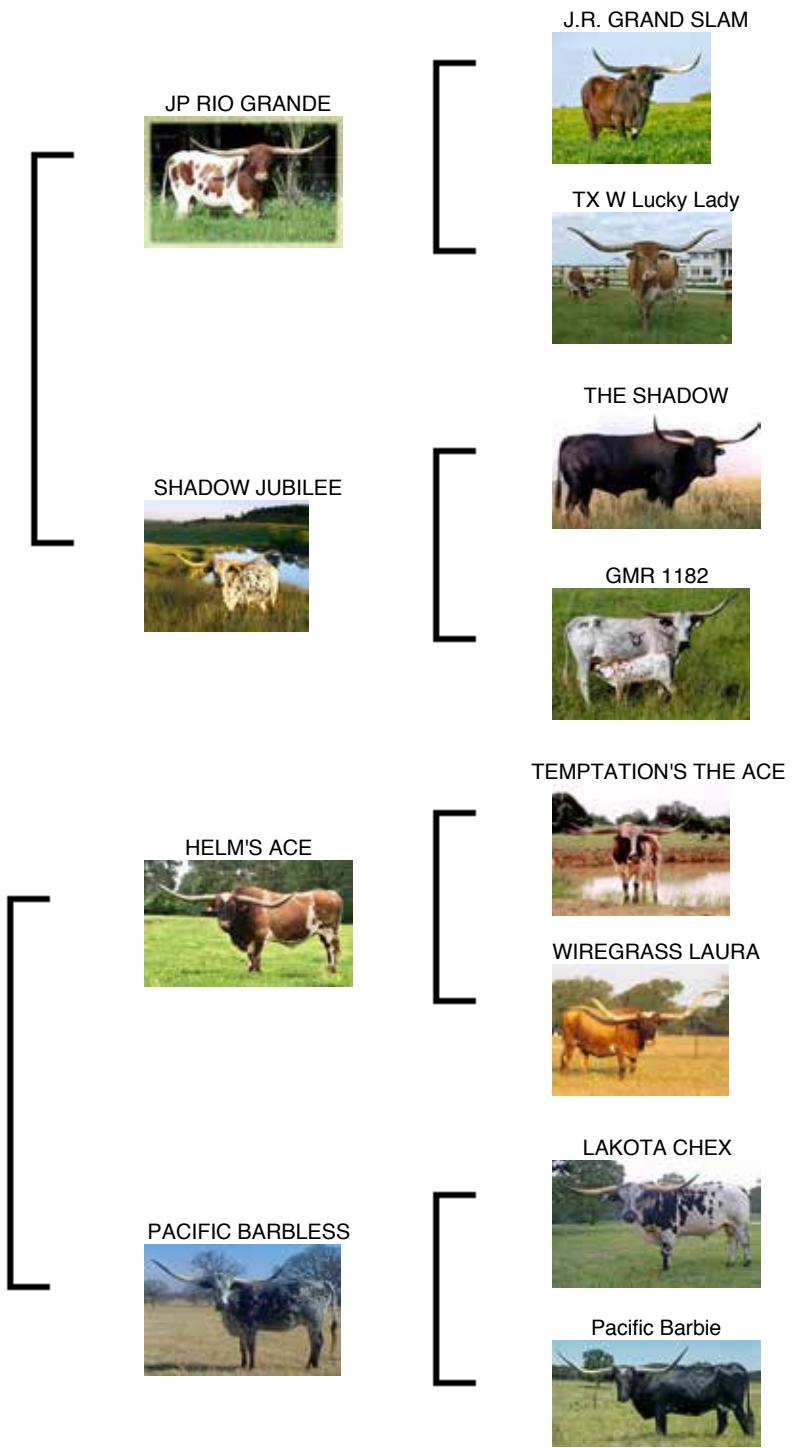

TTT: 63.2500 on 11/03/2021

Courtesy of Fairlea Longhorns

<http://www.hiredhandssoftware.com>

HH Pacific Hopes

Date of Birth: 02/17/2019
Registration 1: C1321696

OCV'd. Here is your chance to own a majestic solid black daughter of the great RM High Hopes. Her pedigree is filled with some of the most productive animals in the industry such as Shadow Jubilee, Wiregrass Laura and JP Rio Grande. Her horns are rolling out as we speak and I feel she is going to be a phenomenal cow as she matures. This is a heifer that we didn't expose until September 16th, and we exposed her to Cowboy Ruff, our 88" two year old bull who we own with the Crafts and who we had to return to the Crafts on November 3rd. That only gave her 1.5 months to get bred. Our vet says she is too close to call, which isn't surprising and also isn't her fault. I'll guarantee this heifer is fertile, and, if she isn't confirmed bred within 60 days, I'll either AI her with Cowboy Ruff semen or give the buyer 3 straws of his semen. If she is not confirmed bred within 90 days, I'll buy her back at whatever price she sells for tonight, and I'll still send a check to buyer's favored charity. You can't lose on this one!

TTT: 62.5000 on 11/03/2021

Courtesy of Fairlea Longhorns

<http://www.hiredhandsoftware.com>

BL FLASHY

Date of Birth: 05/05/2013
Registration 1: C1285221

OCV'd. Flashy's sire is Cowboy Tuff Chex, the longest horned bull in the breed. Her dam is a Rio Grande daughter out of Hubbell's Black Beauty. She measures over 82" tip to tip, she's gentle, and she raises a good calf every year. Finally, she's five months safe in calf to Ferdinand, my 88.5" Patton son. Knowing all that, why wouldn't you want to highlight your herd with this longhorn beauty?