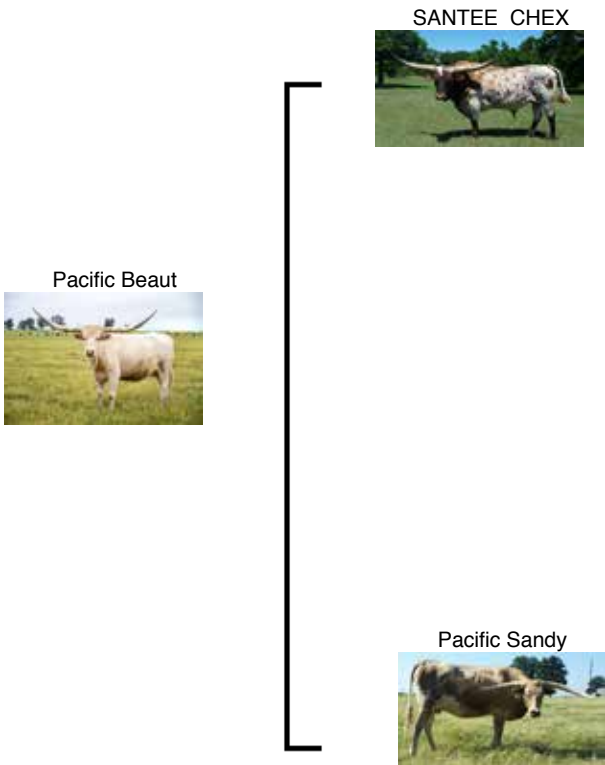

Pacific Beaut

Date of Birth: 09/21/2015
Registration 1: CI309859

Pacific Beaut is an own daughter of the powerhouse producer Santee Chex, making her a half sibling to many sale toppers and futurity winners. Her unusual coloring is something that will make you stop in your tracks and is a very rare color to obtain. She is an easy keeper and very easy going cow. Going back to Maximus ST on the bottom, her pedigree gives you a variety of bulls to click with. Right now she has a brand new little heifer calf by Ferdinand at her side.

TTT: 70.1250 on 11/03/2021

Courtesy of Fairlea Longhorns